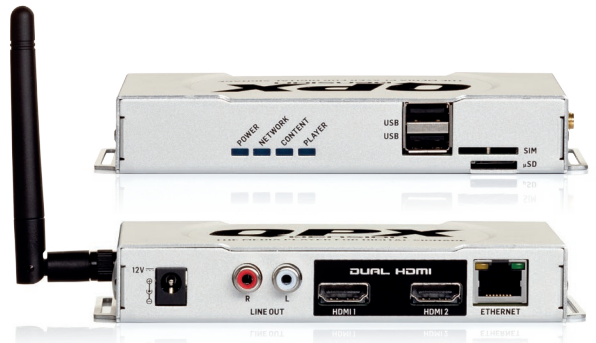

QPX

MEDIA PLAYER FOR DIGITAL SIGNAGE

The Denison QPX is a compact size digital signage player is capable of displaying 1080p video content and/or playing audio files. Through its dual HDMI ports it can display content on two screens simultaneously or one content on two screens, multizone layout and RSS are supported. Remote or local management are both possible.

KEY FEATURES

- ▶ Playback of movies, still images or web pages (CSS, JS, HTML5)
- ▶ Use with one or two displays
- ▶ Multizone screen layout definition possibilities
- ▶ RSS feed display in any direction
- ▶ Remote content management via Internet or locally via USB
- ▶ Local configuration via USB keyboard
- ▶ Designed for 24/7 operation
- ▶ Robust metal housing
- ▶ Low power consumption (W), display switch on/off capability
- ▶ Noiseless operation, no moving parts
- ▶ Touchproof design – no button to press
- ▶ Built-in realtime clock
- ▶ Micro SD card slot for storage capacity increase
- ▶ Branding possibility

CONNECTIVITY

- ▶ RJ-45 Ethernet connector
- ▶ WiFi
- ▶ 2x USB
- ▶ 2x HDMI
- ▶ Stereo RCA

PRODUCT INFORMATION SHEET

MANAGEABILITY

Multiple options:

- ▶ Sherpa device and content management system for single zone contents, configuration and device monitoring possibilities, detailed operational and playlist logs (free of charge)
- ▶ Use your own CMS via Sherpa public API
- ▶ USB connectivity for device configuration and maintenance plus content update